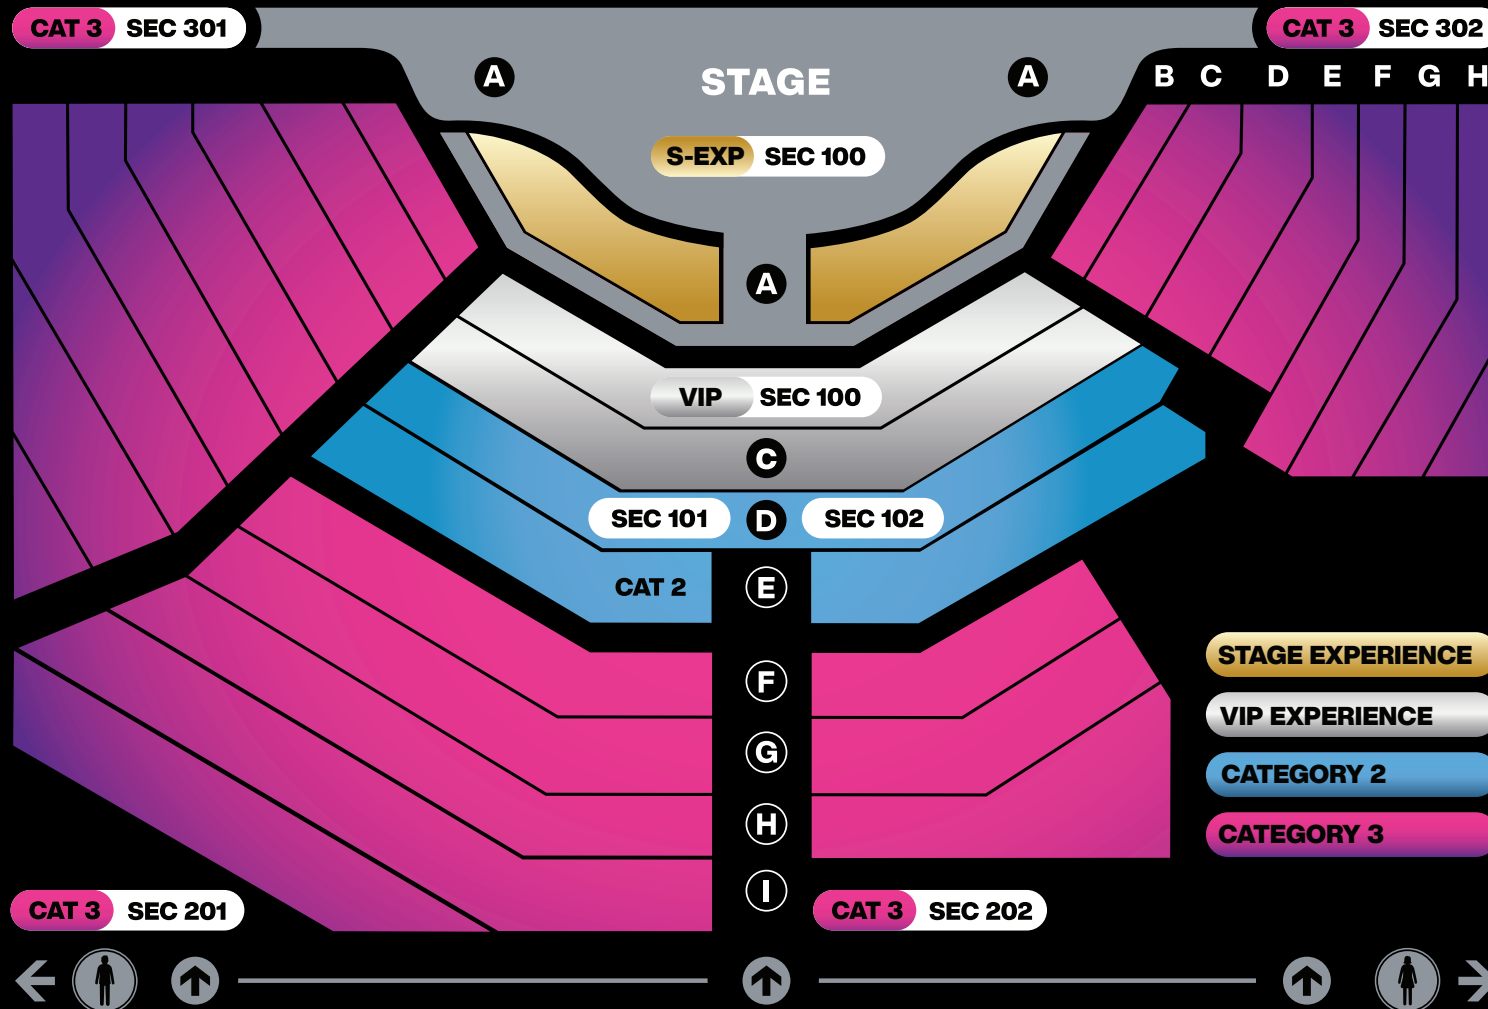

ohafia

CATEGORIES & SEATING 2024

ENGLISH